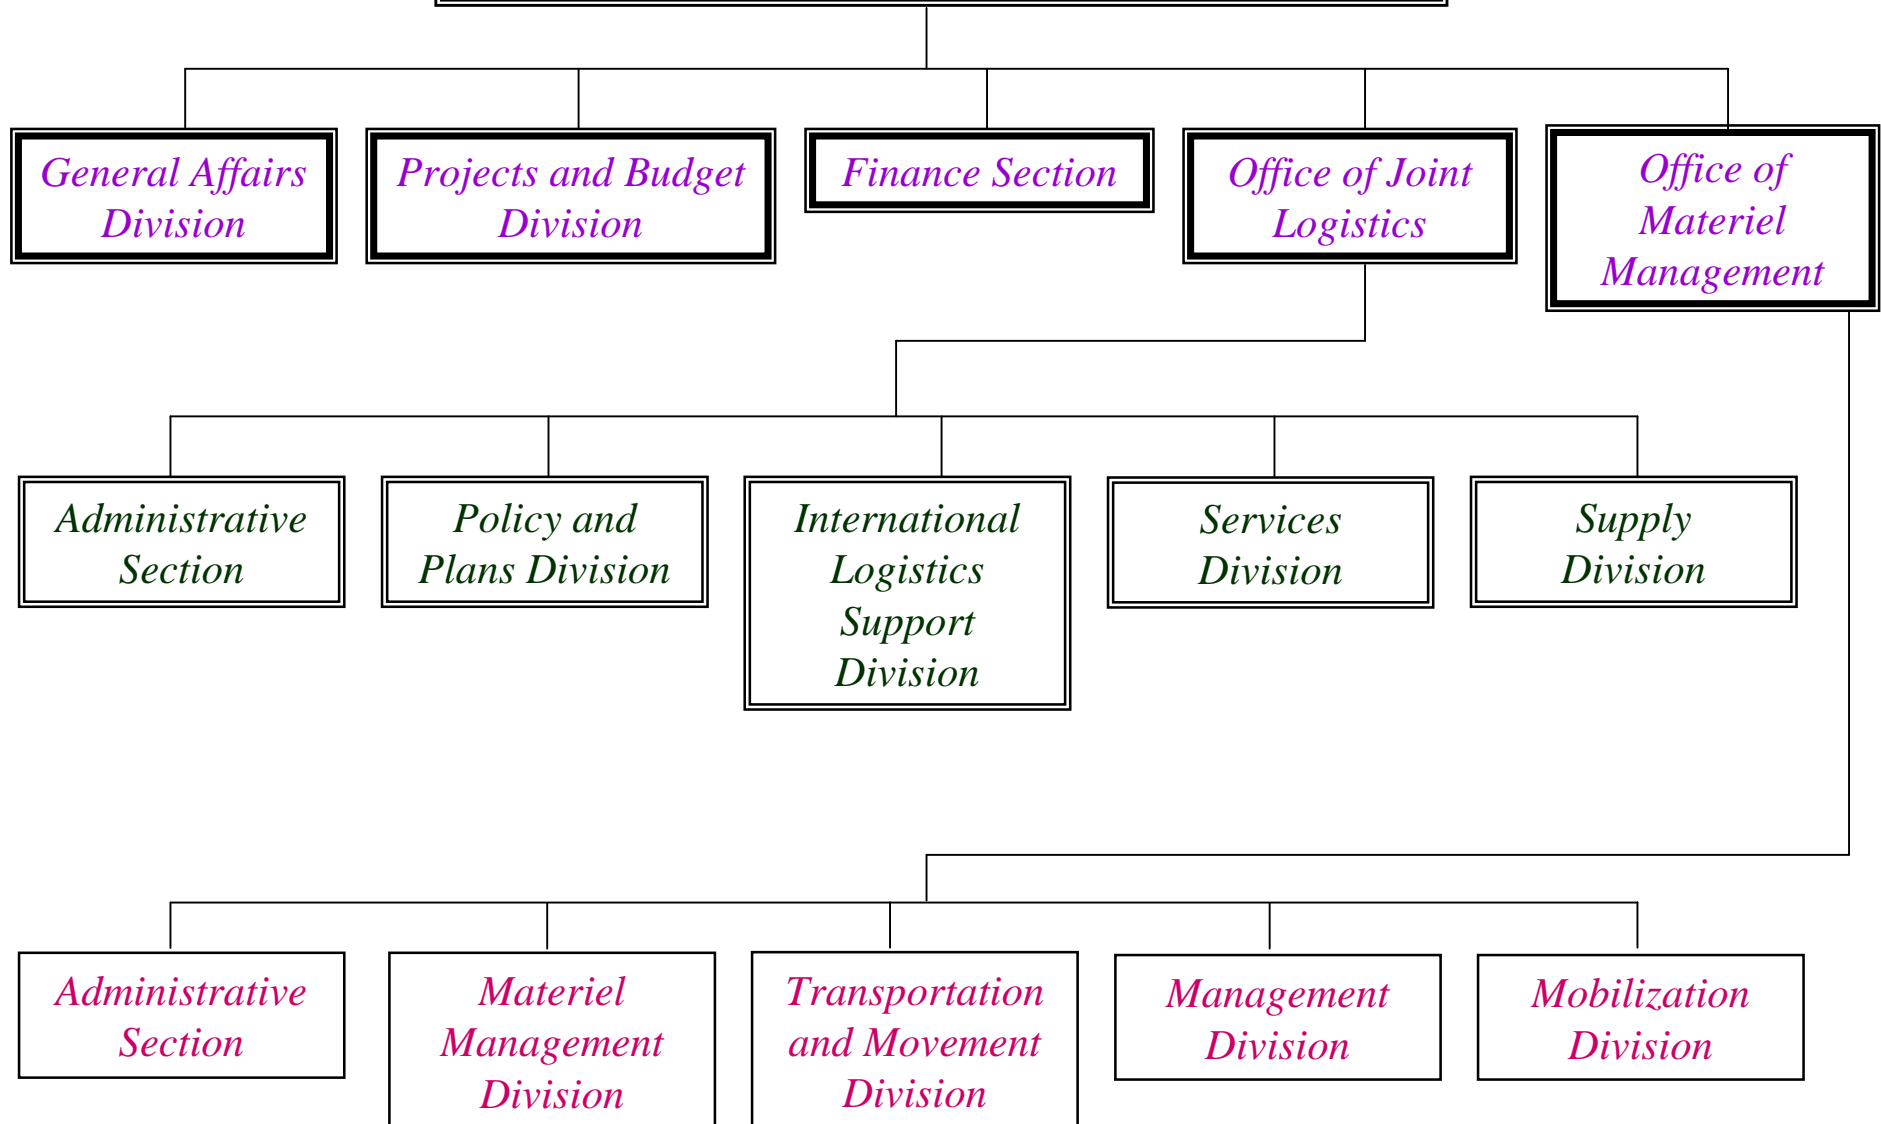

**Office of the
Permanent
Secretary for
Defence**

**Royal Aide de
Camp
Department**

**Royal
Thai
Armed
Forces**

Royal Thai Armed Forces

Royal Thai Armed Forces (RTARF)

Royal Thai Armed Forces Headquarters

Directorate of Joint Logistics

Responsible for logistics issues for all units in RTARFHQ

support RTA, RTN and RTAF beyond their capabilities

Office of Thai Coordinating Authority

coordinating on logistics support with other countries

Directorate of Joint Logistics (J4)

Divisions responsible for direct logistics tasks :

- Supply

- From Private Sector => **Supply Division**
- Mobilization => **Mobilization Div**
- From friendly Countries /allies => **International Logistics Support Div.**

Management Div.

- Administer regulations, directives, doctrine concerning logistics => **Management Div.**

- Project and budget => **Project and Budget Div.**

- Administrative, personnel, welfare services => **General Affairs Div.**