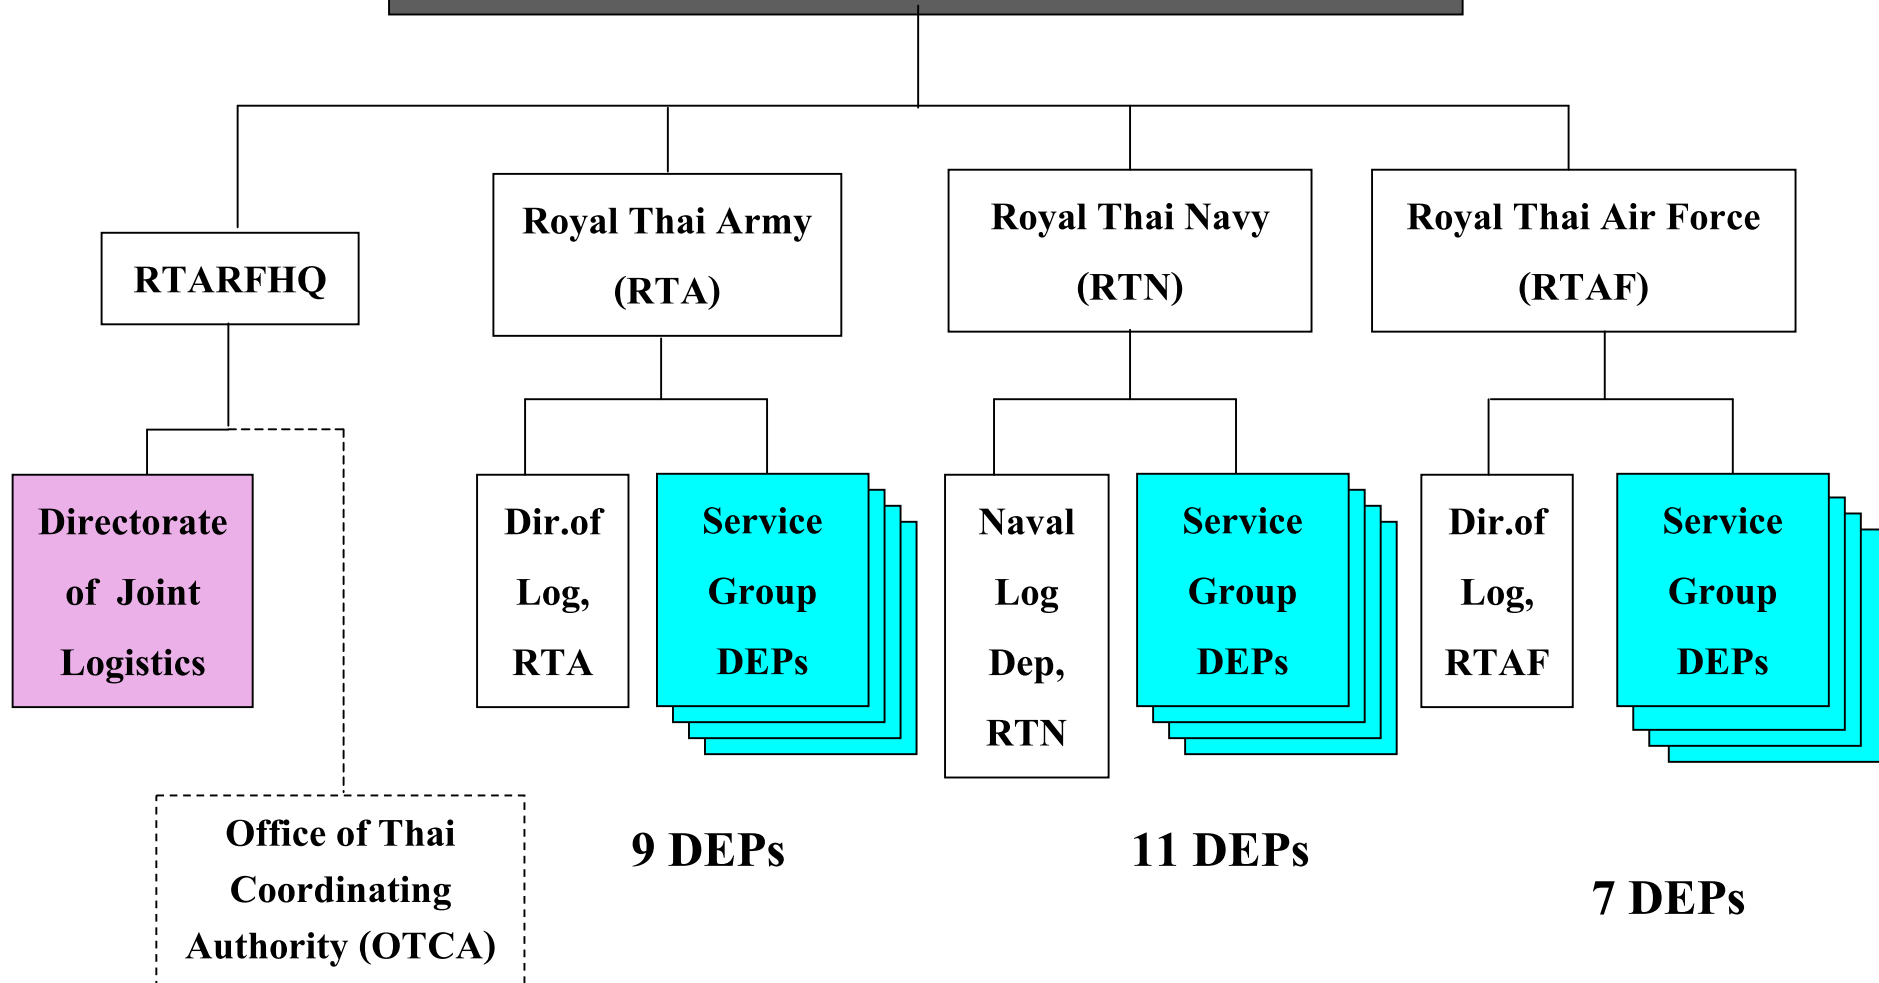

**Office of the
Permanent
Secretary for
Defence**

**Royal Aide de
Camp
Department**

**Royal
Thai
Armed
Forces**

Royal Thai Armed Forces

Royal Thai Armed Forces (RTARF)

Royal Thai Armed Forces Headquarters

Directorate of Joint Logistics

Responsible for logistics issues for all units in RTARFHQ

support RTA, RTN and RTAF beyond their capabilities

Office of Thai Coordinating Authority

coordinating on logistics support with other countries

Directorate of Joint Logistics (J4)

Management Div.

- Administer regulations, directives, doctrine concerning logistics => **Management Div.**

- Project and budget => **Project and Budget Div.**

- Administrative, personnel, welfare services => **General Affairs Div.**