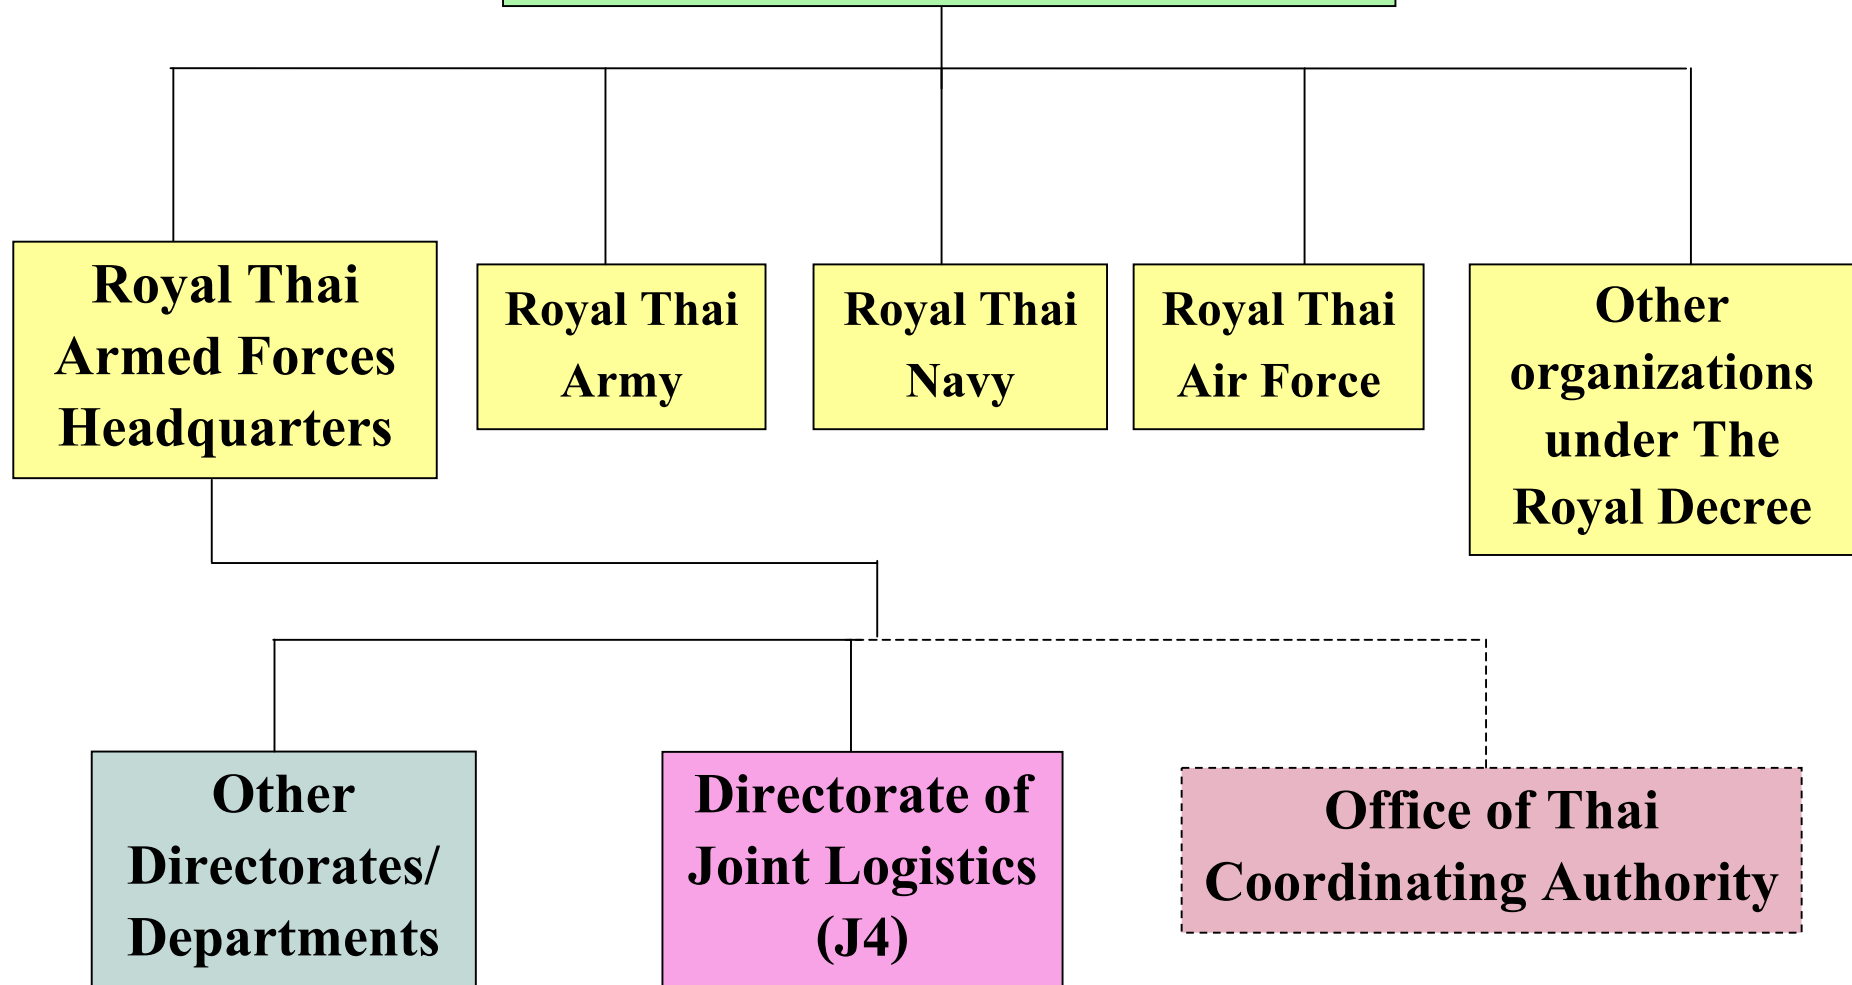

Royal Thai Armed Forces